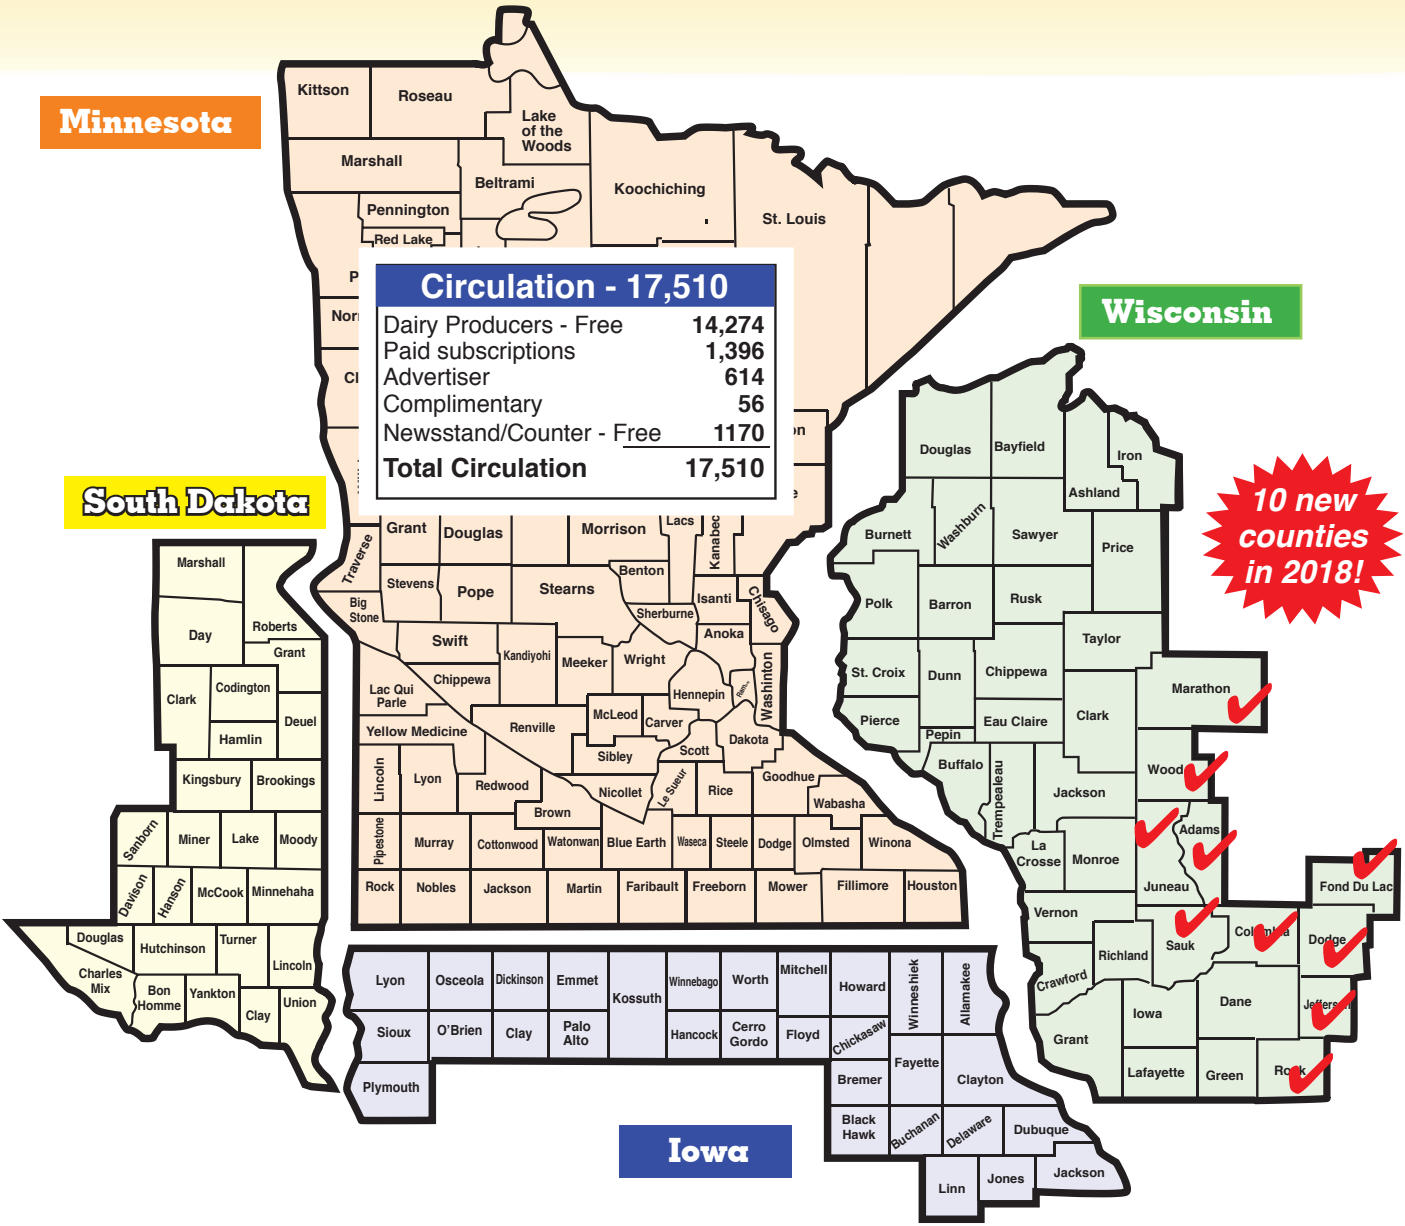

Coverage Map

Effective January 1, 2018

Minnesota

Wisconsin

South Dakota

Iowa

10 new counties in 2018!

Circulation - 17,510	
Dairy Producers - Free	14,274
Paid subscriptions	1,396
Advertiser	614
Complimentary	56
Newsstand/Counter - Free	1170
Total Circulation	17,510

"All dairy, all the time"SM

DAIRY STAR

www.dairystar.com

522 Sinclair Lewis Avenue
Sauk Centre, MN 56378

Phone: 320-352-6303

Fax: 320-352-5647